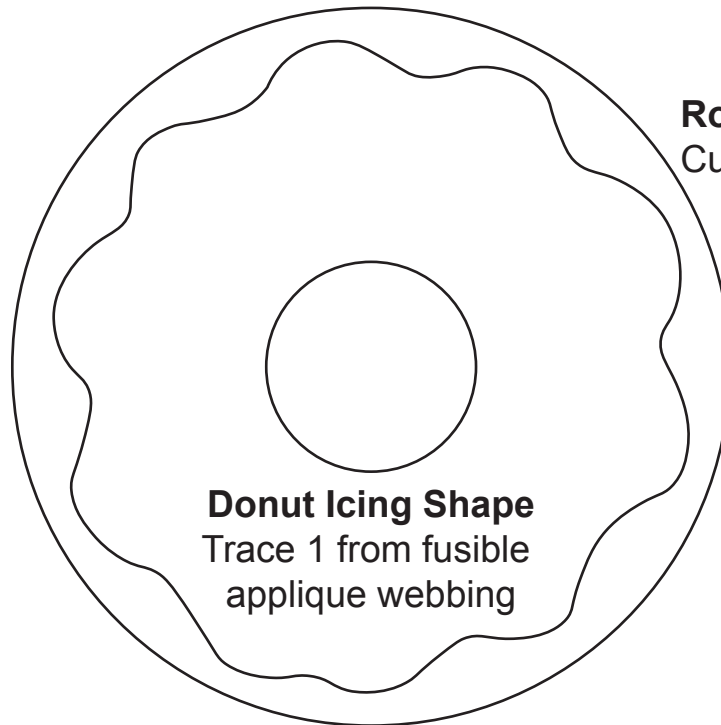

Felt Donut Template

Molly and Mama 

Sprinkle Shapes

Cut 14 sprinkles from a mix of different colours

Round Donut Shape

Cut 2

Donut Icing Shape

Trace 1 from fusible
applique webbing