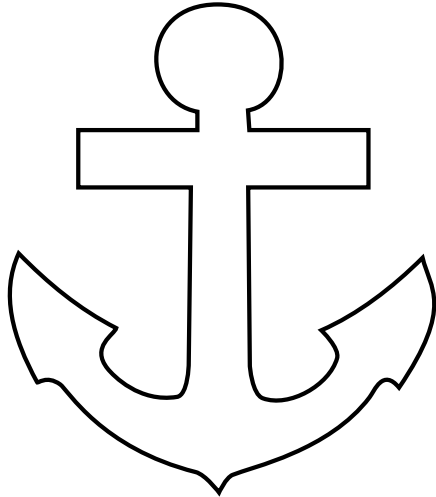

Felt Anchor

Template by Molly and Mama

Anchor Shape

White Felt Circle

Red Felt
Scalloped Circle